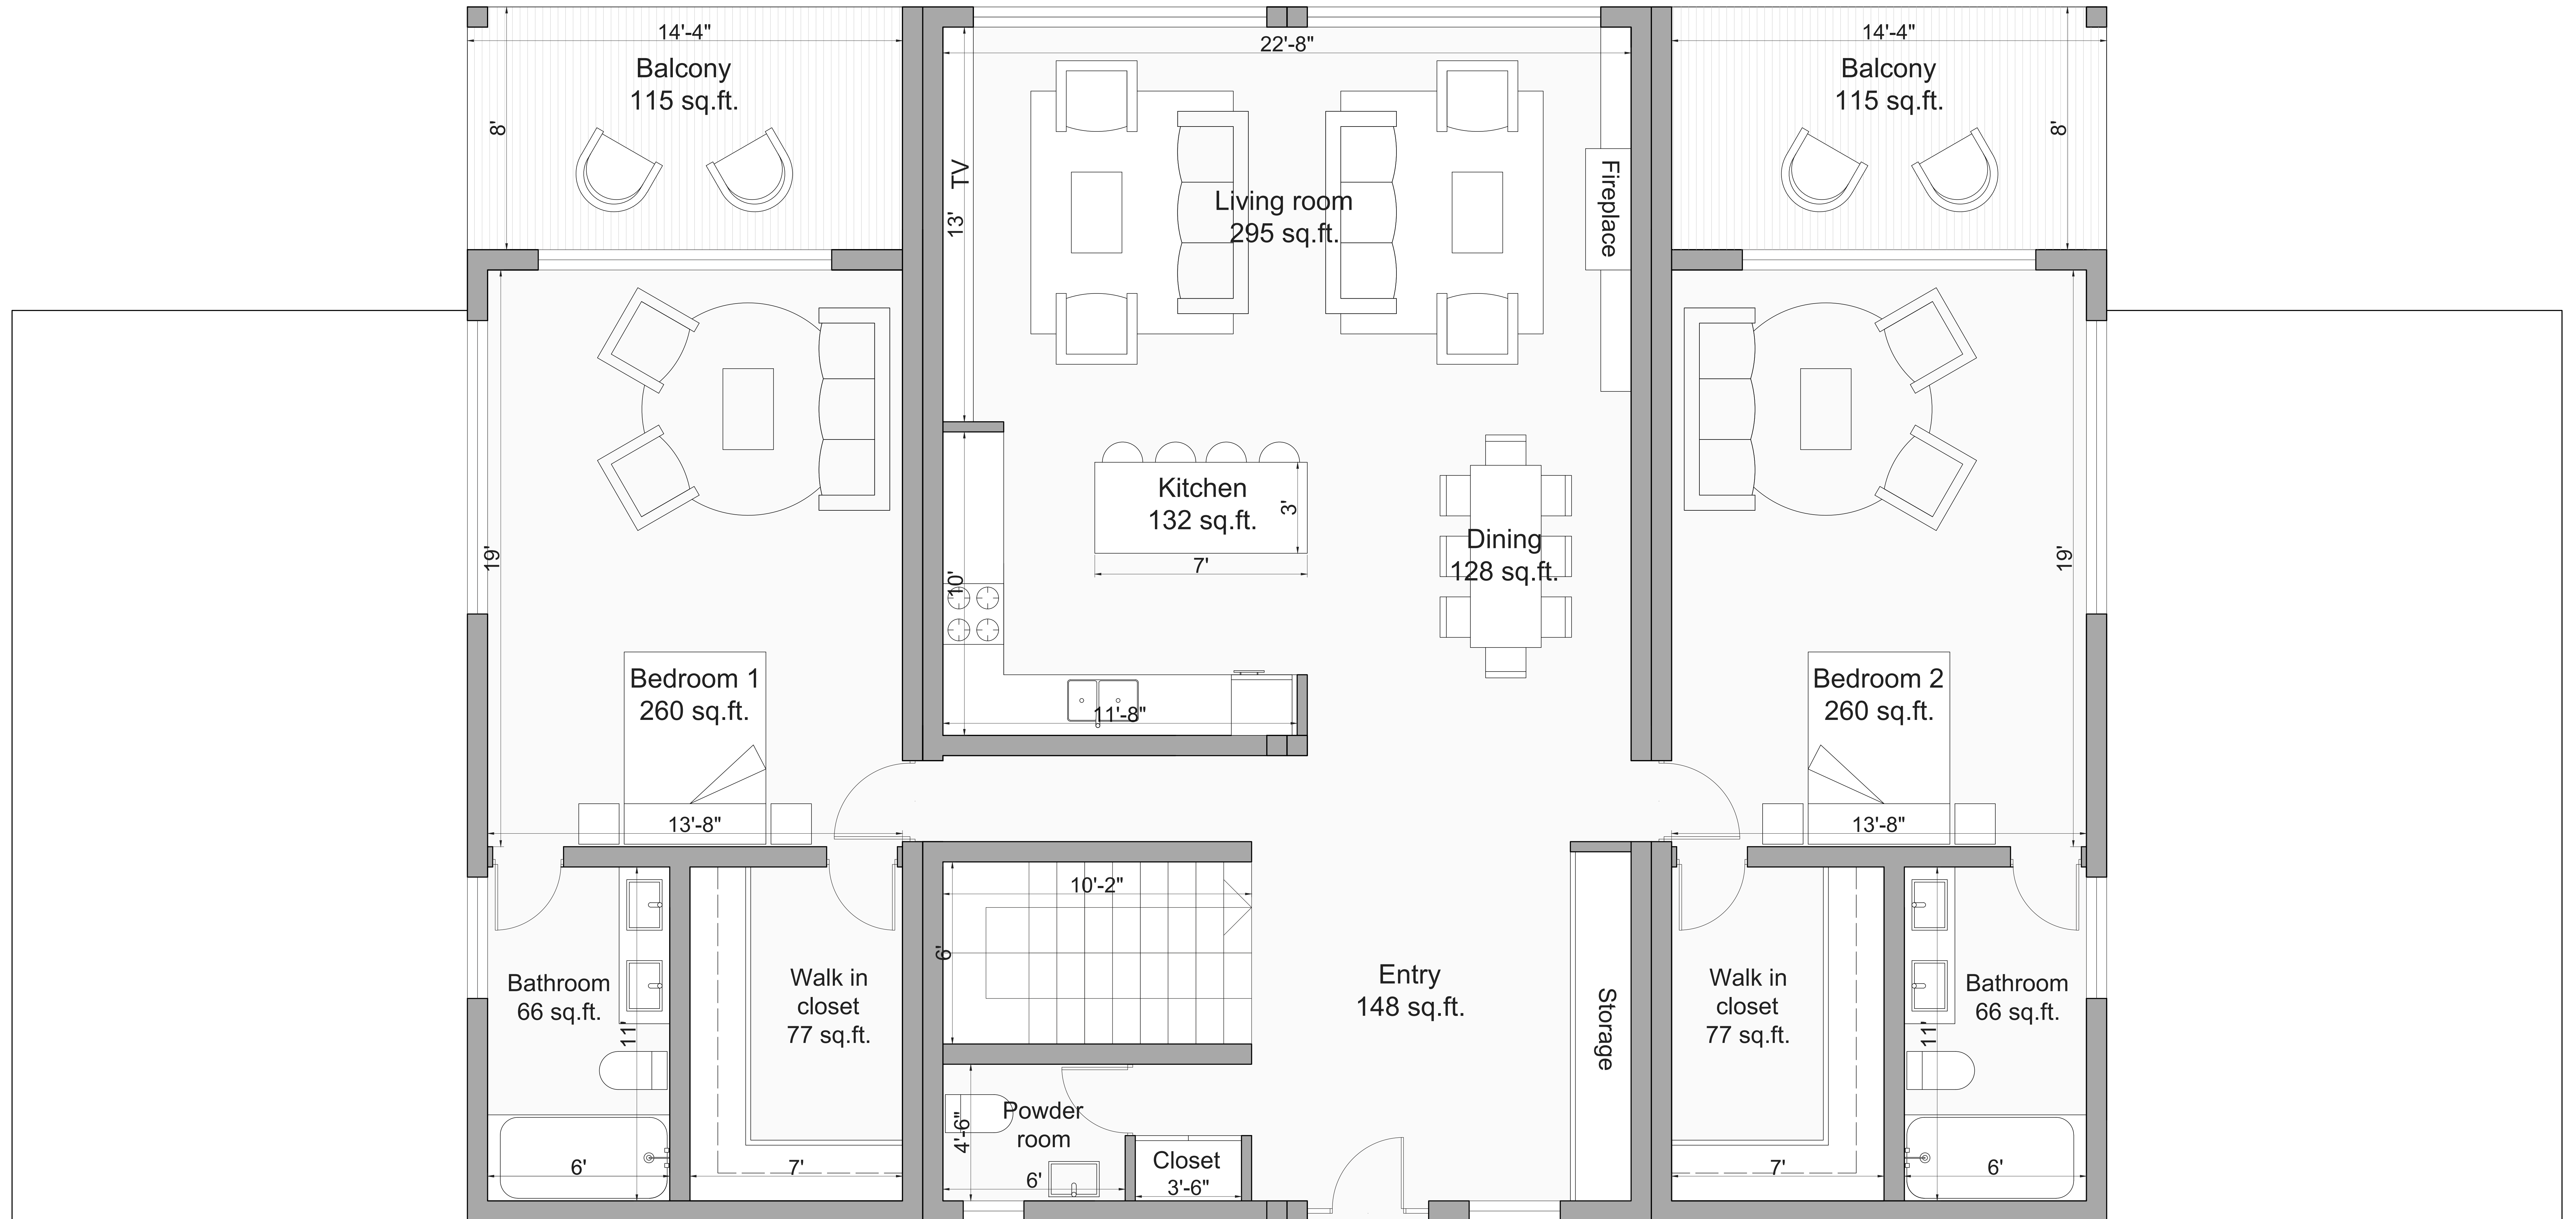

SAPPORO - 5 BED/5.5 BATH

4,760 SF

Upstairs, entry - 1930 sq. ft. (excluding balconies)

15' x 30'

15' x 40'

12' x 40'

12' x 40'

15' x 40'

15' x 30'

Downstairs - 2830 sq. ft. (excluding balconies)

15' x 30'

15' x 40'

12' x 40'

12' x 40'

15' x 40'

15' x 30'