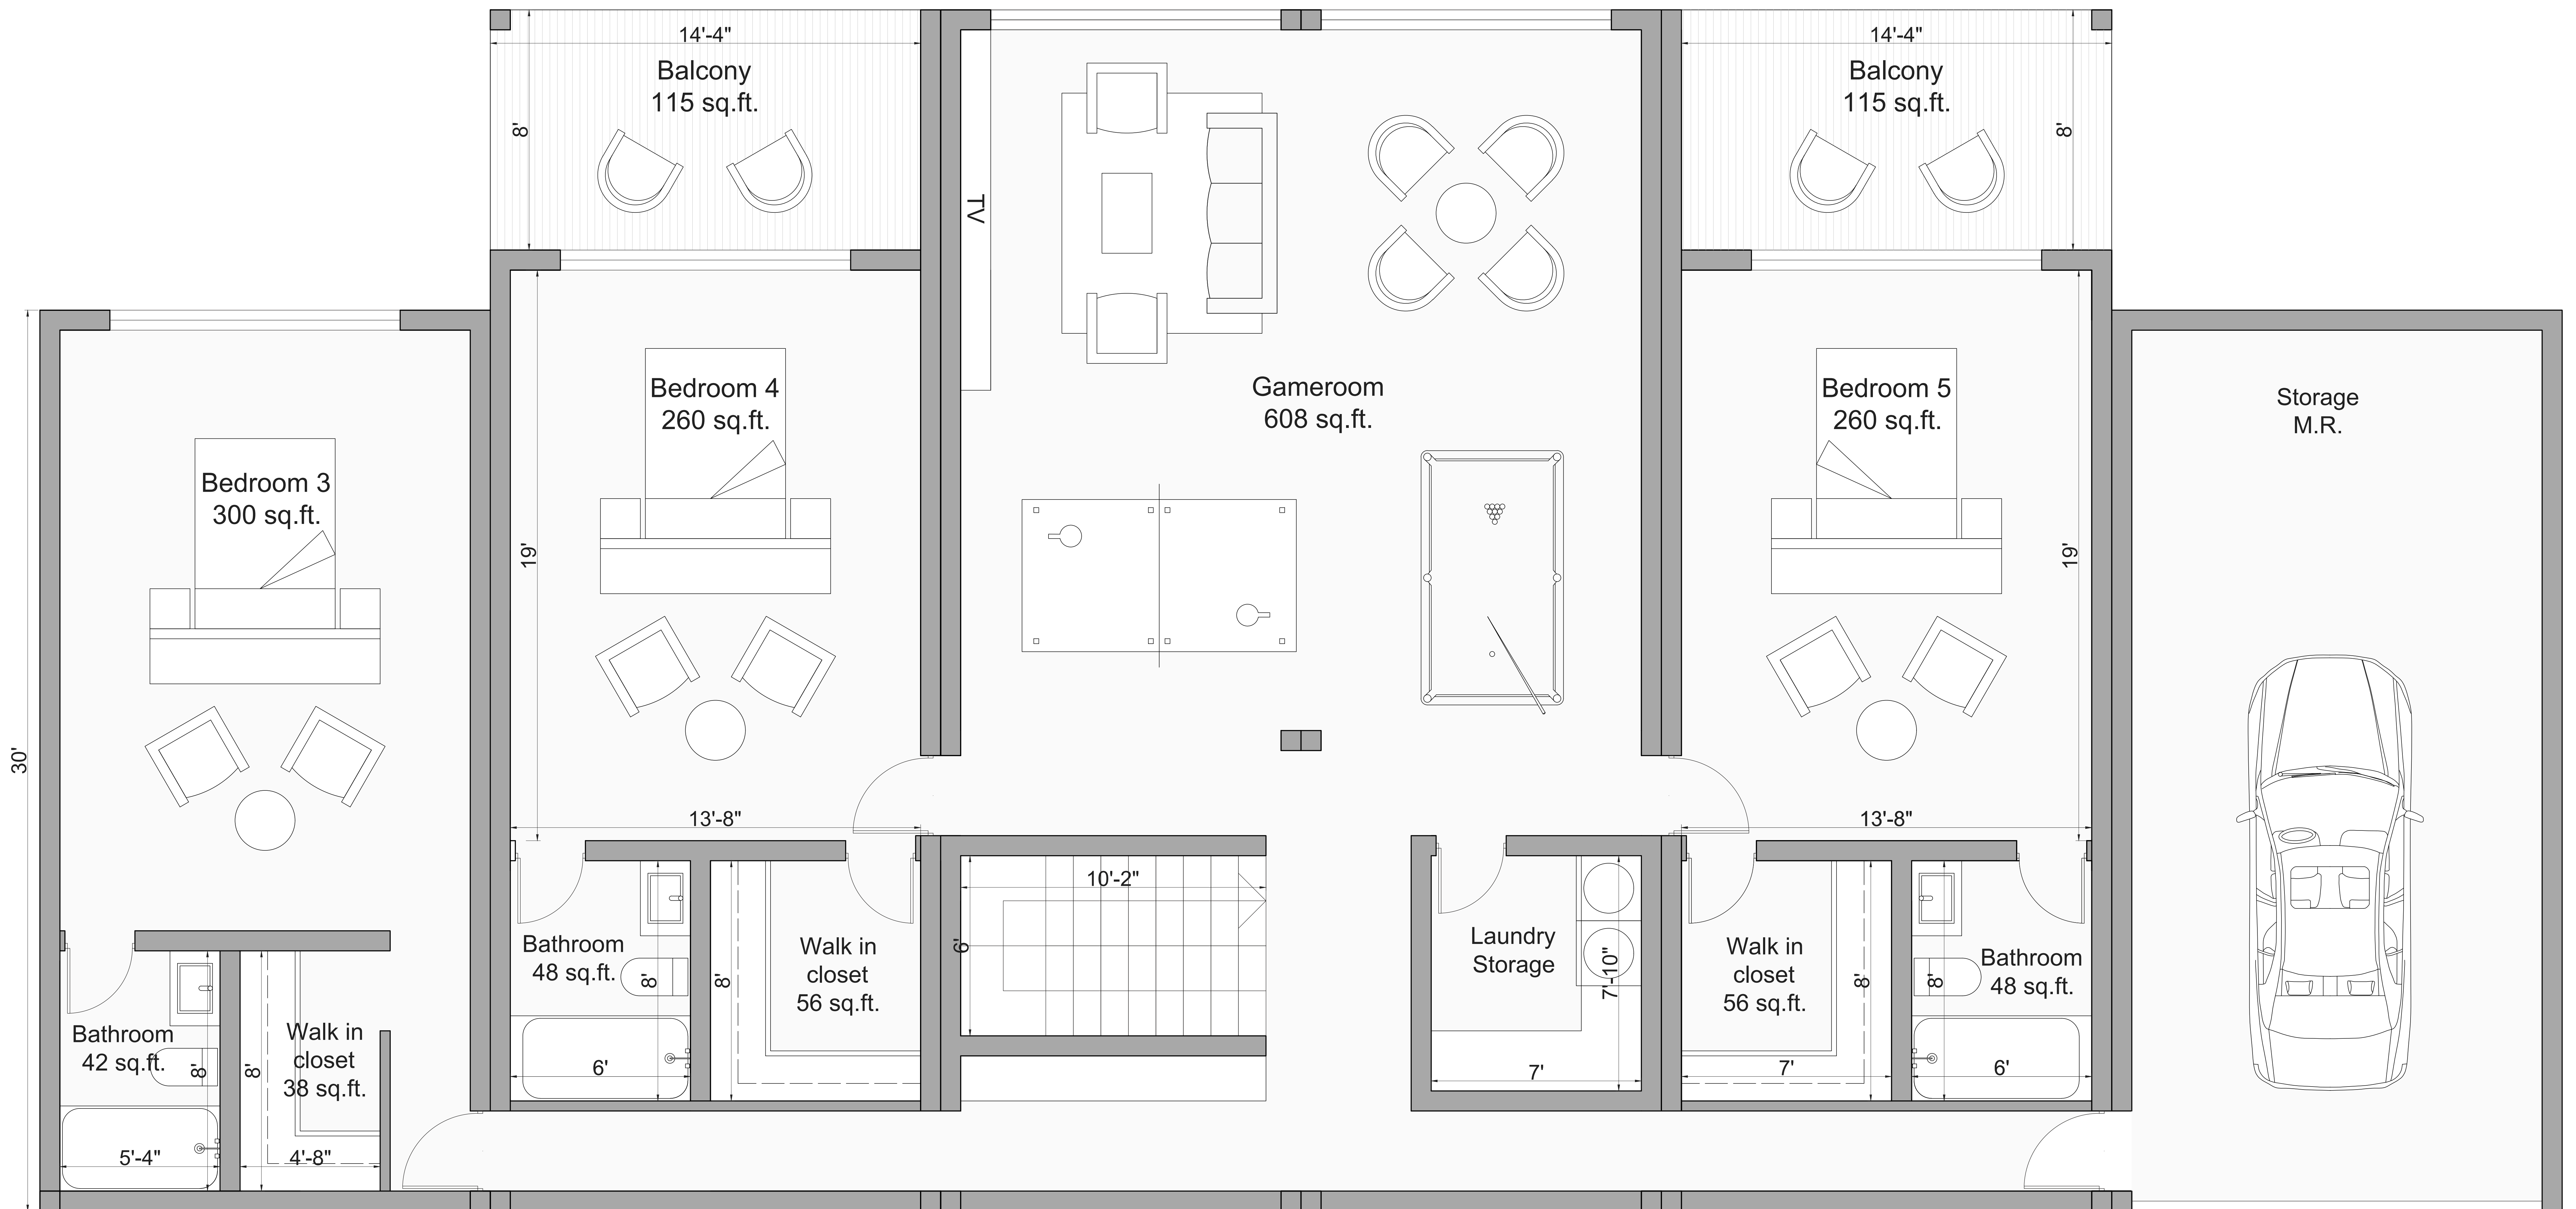

SAPPORO - 5 BED/5.5 BATH

4,760 SF

Upstairs, entry - 1930 sq. ft. (excluding balconies)

15' x 30'

15' x 40'

12' x 40'

12' x 40'

15' x 40'

15' x 30'

Downstairs - 2830 sq. ft. (excluding balconies)

15' x 30'

15' x 40'

12' x 40'

12' x 40'

15' x 40'

15' x 30'