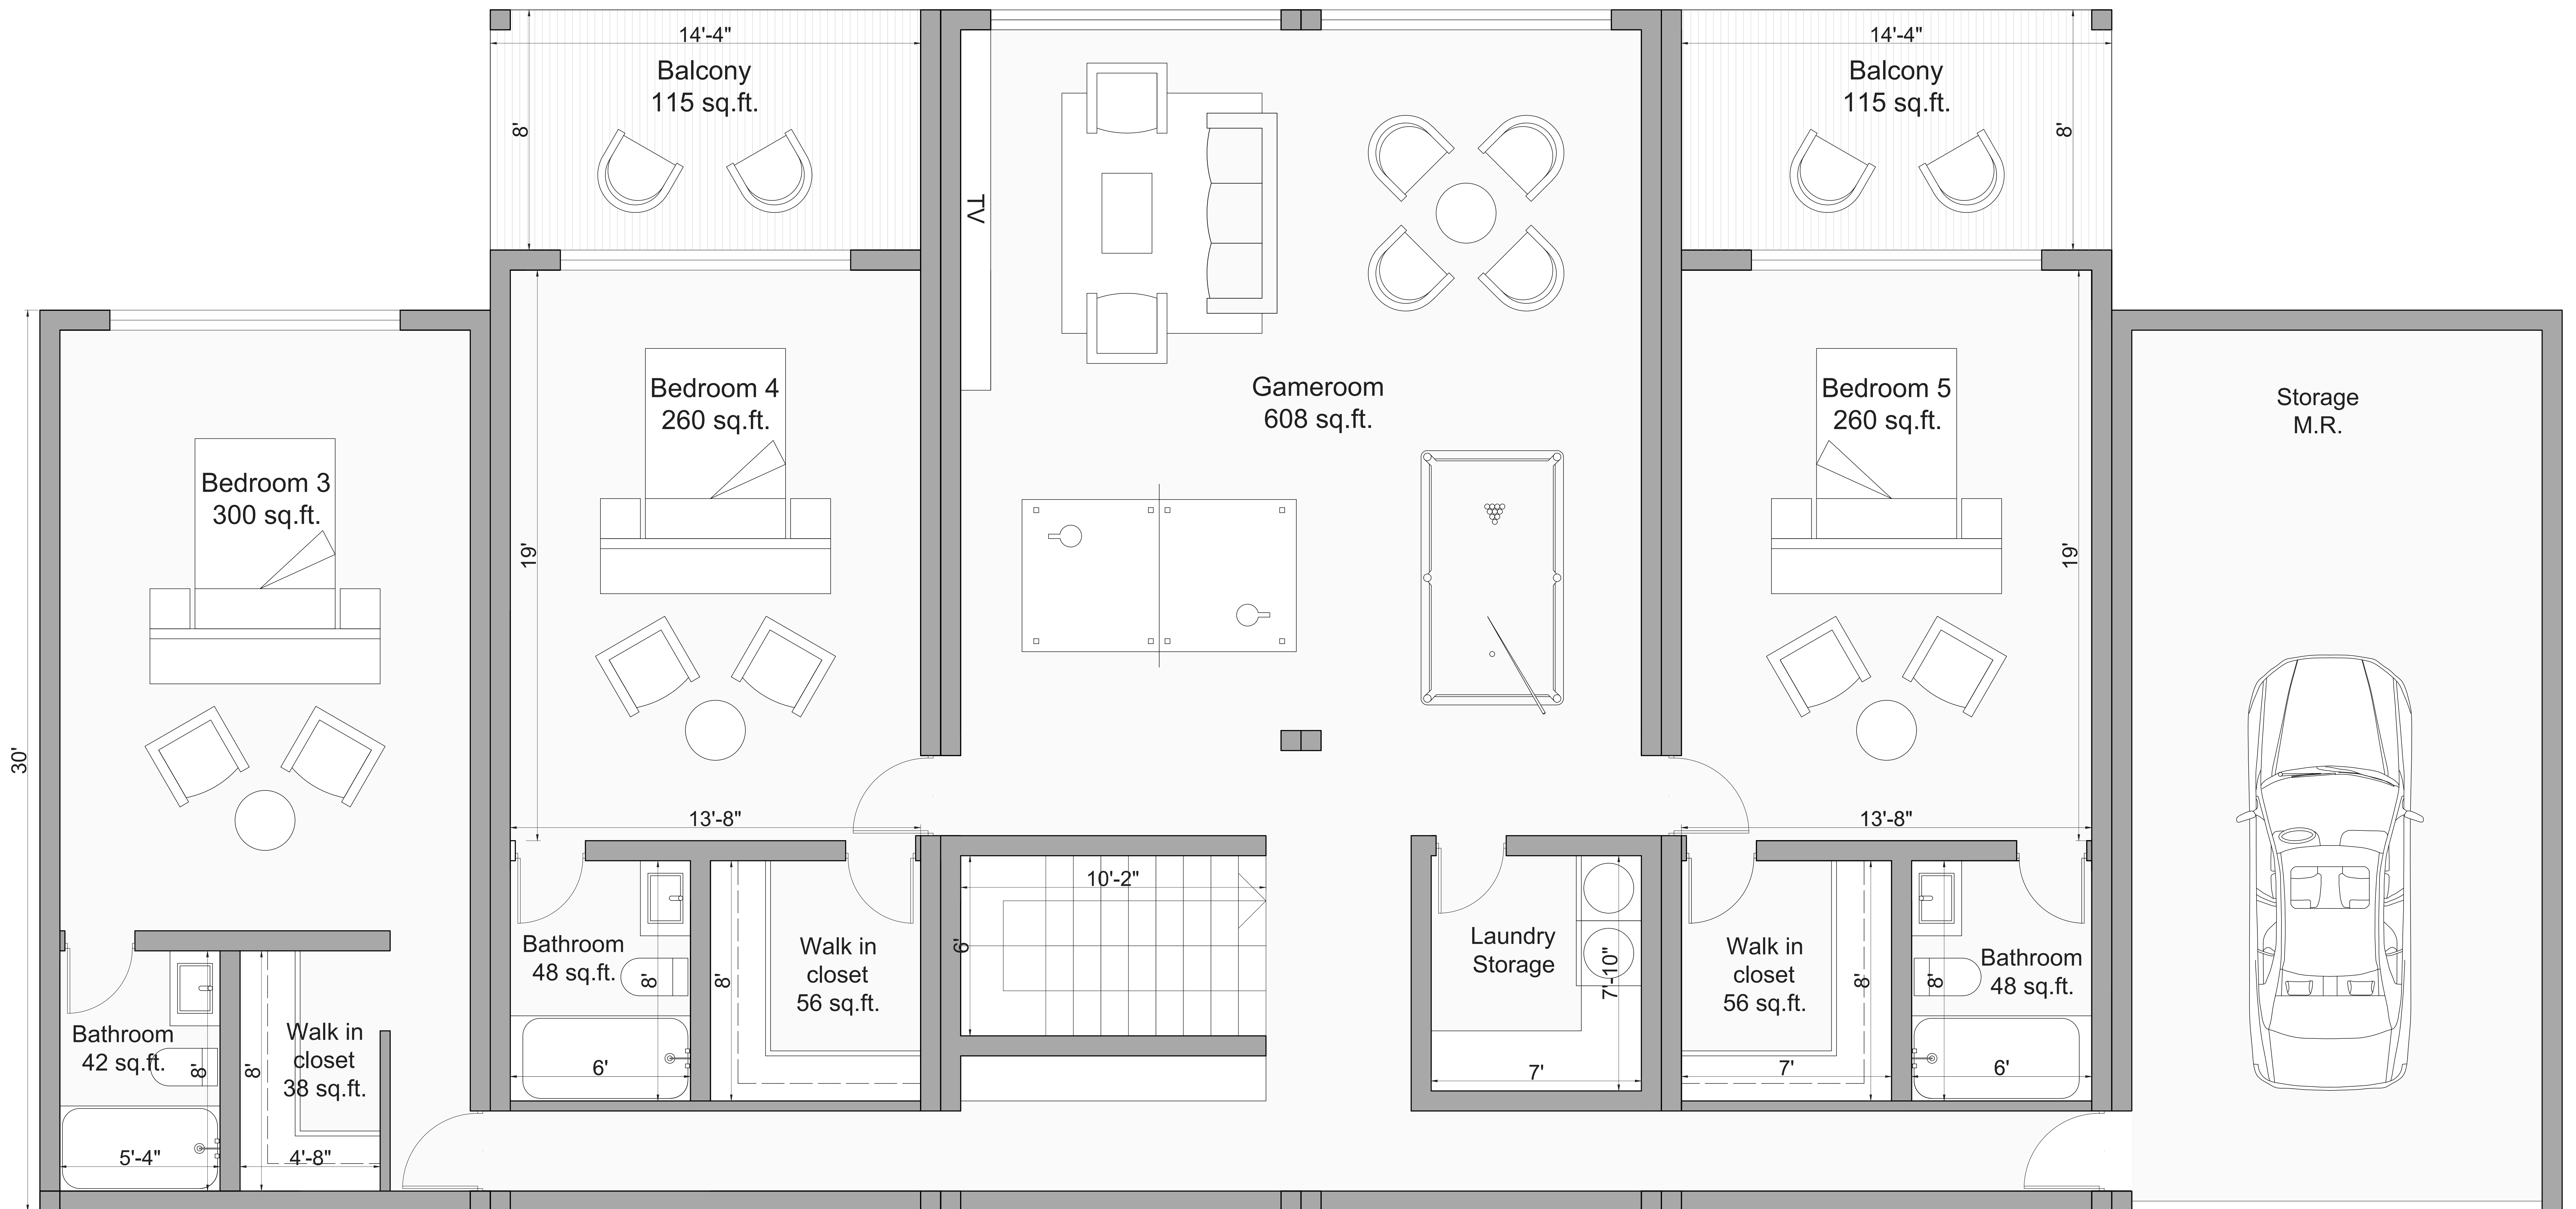

Upstairs, entry - 1930 sq. ft. (excluding balconies)

15' x 30'

15' x 40'

12' x 40'

12' x 40'

15' x 40'

15' x 30'

Downstairs - 2830 sq. ft. (excluding balconies)

15' x 30'

15' x 40'

12' x 40'

12' x 40'

15' x 40'

15' x 30'